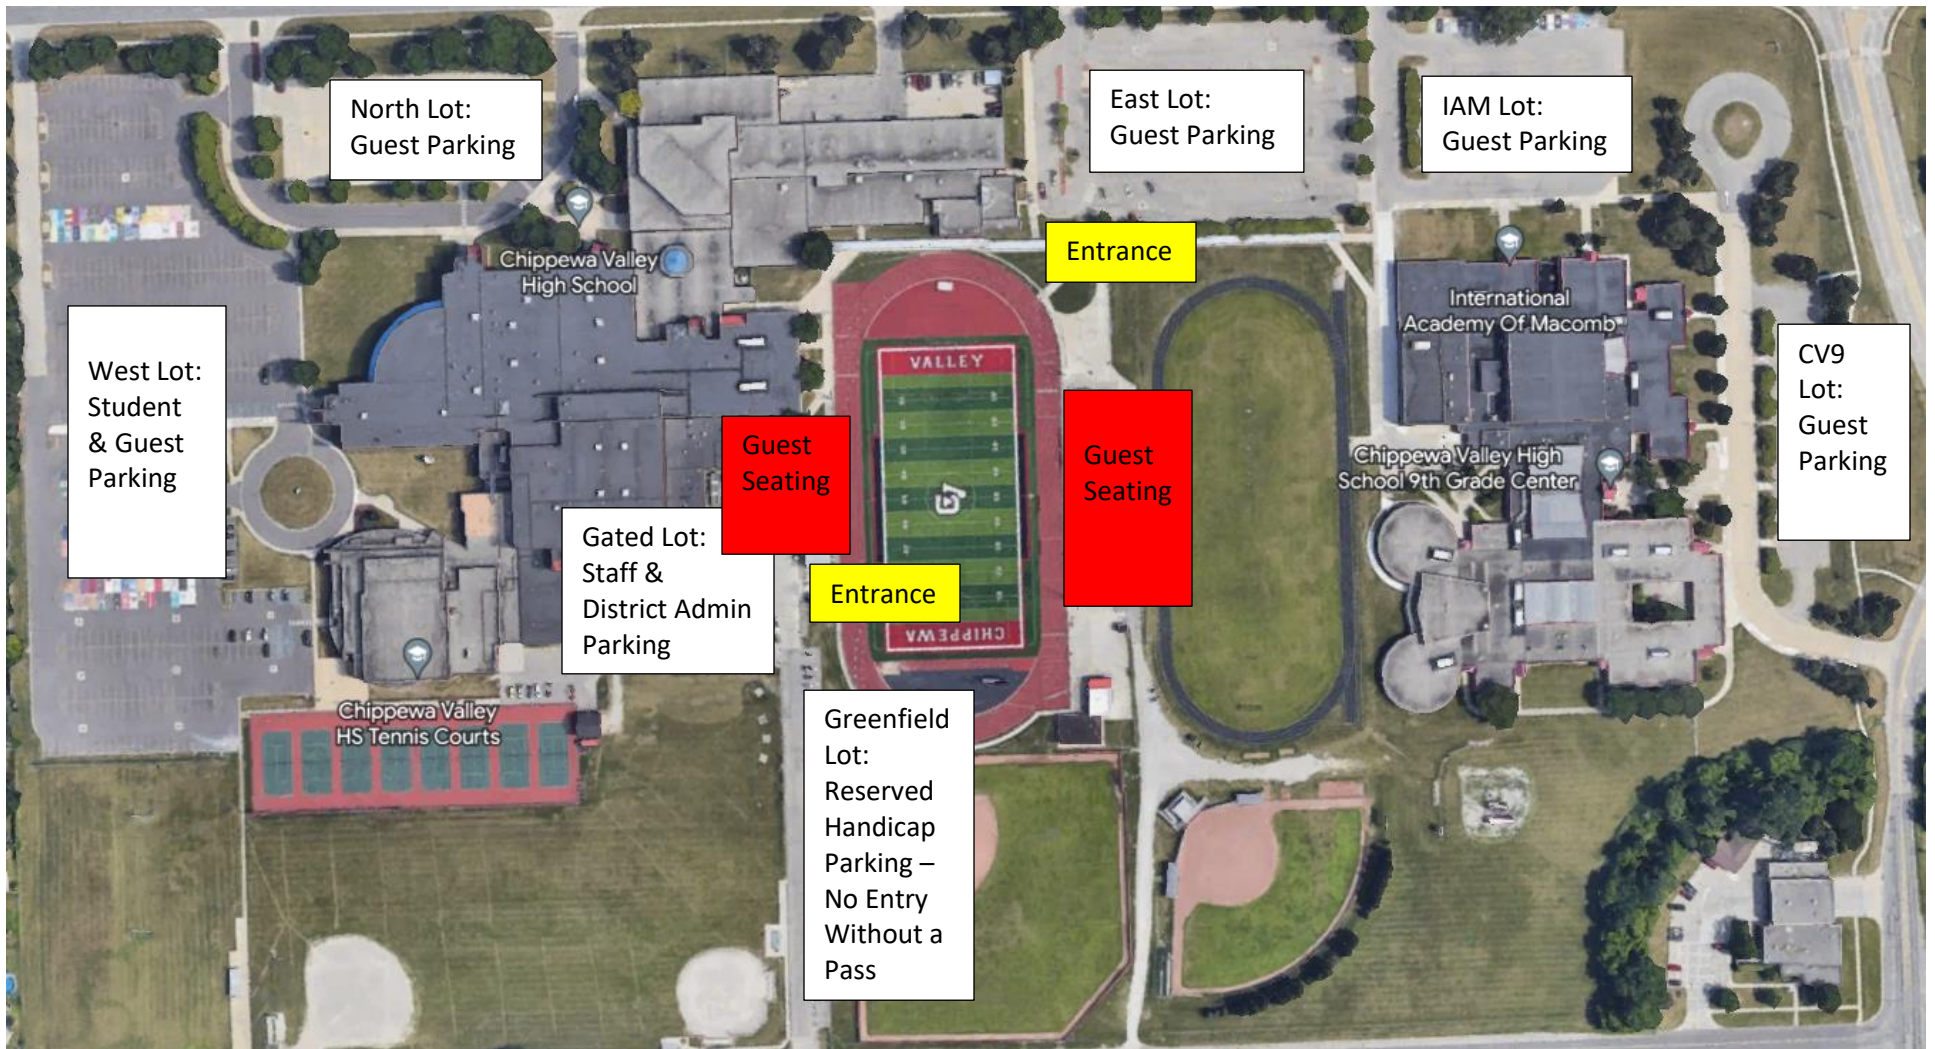

# CHIPPEWA VALLEY HIGH SCHOOL

## 2024 Commencement Ceremony Parking and Seating Map

- **Reserved handicap parking and seating** are available by request prior to May 8. Parking will be in the Greenfield Lot with a golf cart shuttle available. You may not enter this lot without reserving a spot in advance. Seating will be on the track in front of the visitor bleachers. **Open handicap parking** is available in the East Lot. The home stadium bleachers have an accessible ramp and accessible seating in the front row.
- **Guest parking** is available in the East, IAM, CV9, North or West Lots and enter the stadium on either side as indicated on the map. Gates will open at 9:15 AM. Guests must have a ticket to enter.